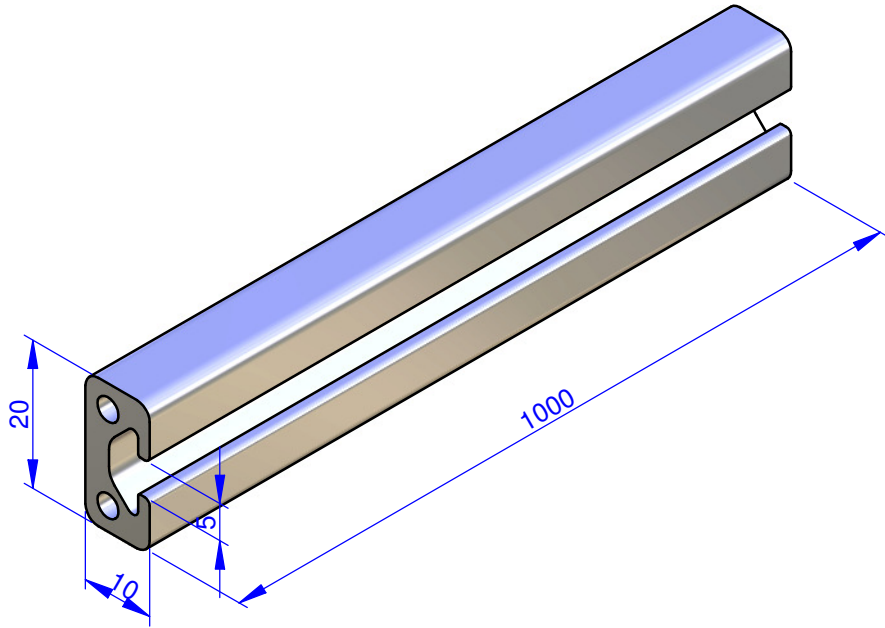

THE PROPERTY OF THIS DRAWING IS ESTABLISHED BY LAW
IT IS FORBIDDEN TO REPRODUCE IT OR SHOW IT TO THIRD PARTY
WITHOUT A WRITTEN AGREEMENT.

MODIFICATIONS: VARIED DIMENSIONS AS OF DATE:

7. _____ 10. _____
8. _____ 11. _____
9. _____ 12. _____

MODIFICATIONS: VARIED DIMENSIONS AS OF DATE:

1. _____ 4. _____
2. _____ 5. _____
3. _____ 6. _____

FP Services

DESIGNED FROM
FPSERVICES

DATE 12/2013 WEIGHT 0,352 kg

CODE **CA.02.01.009**

Format A4
UNI 936-76

GENERAL TOLERANCE:
UNI - ISO 2768
CLASSE f

DESCRIPTION